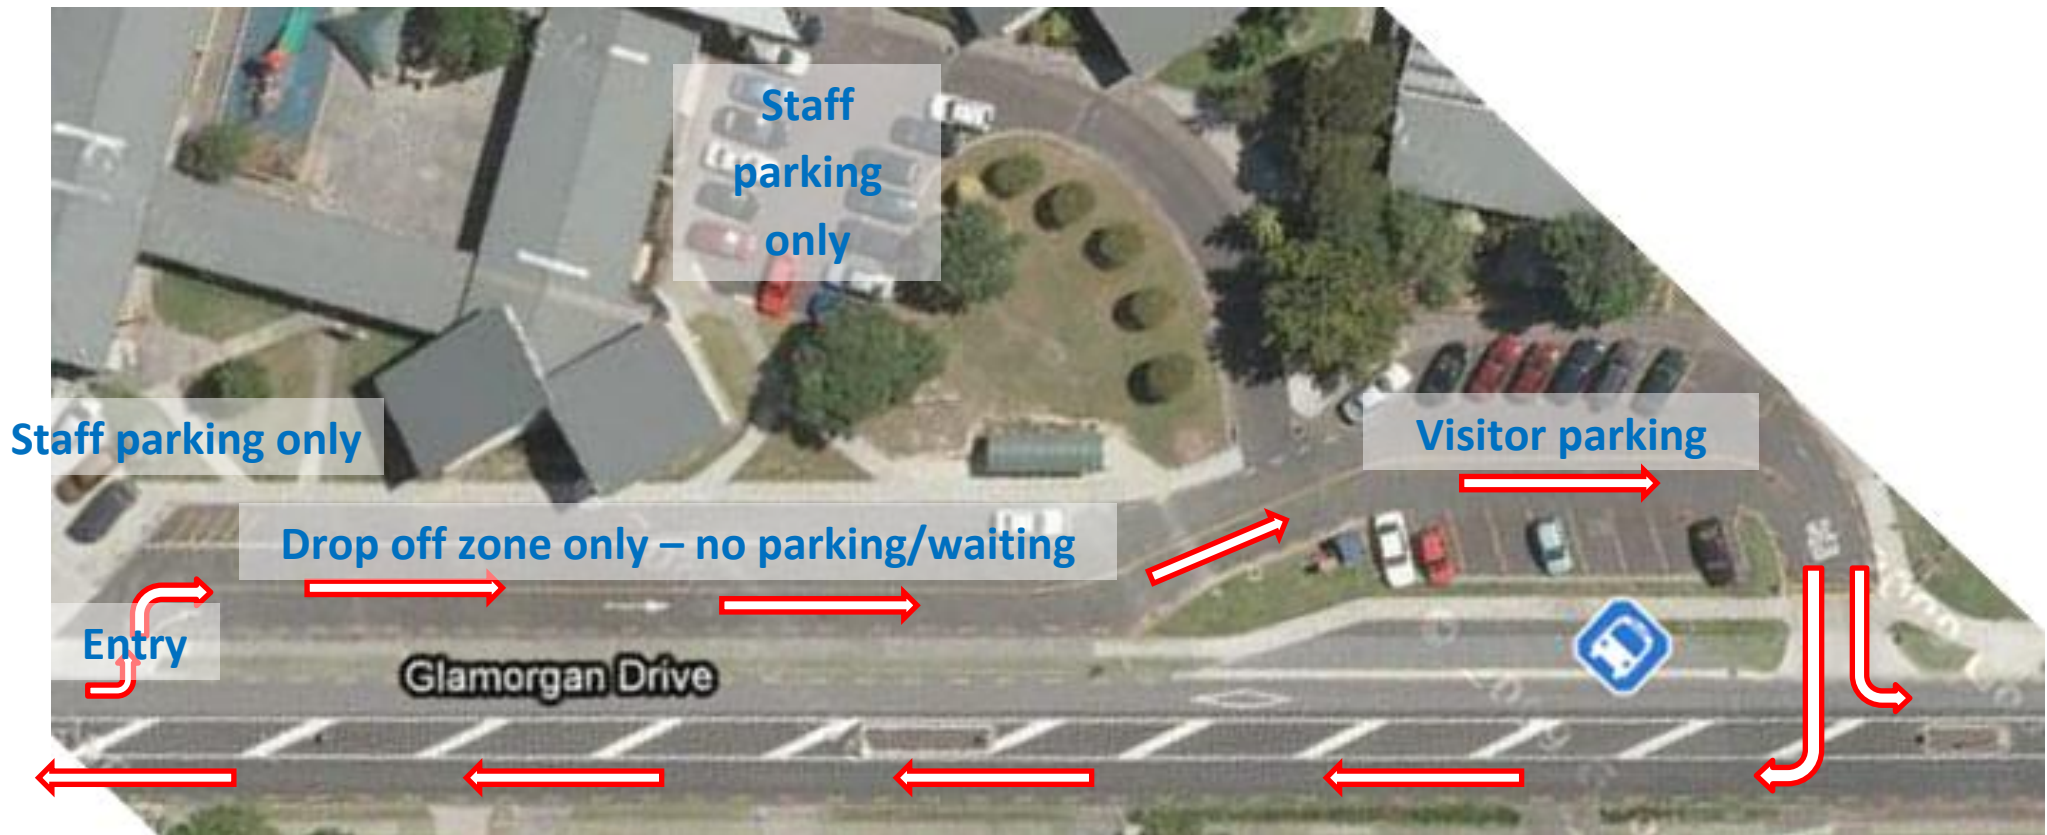

## School Drop Off Zone

This is a non-parking zone between 8.15-9.15 am and 2.30-3.30pm on school days. During the morning please be considerate of fellow drivers by driving down as far as possible before dropping your child/ren off. In the afternoons please help minimise congestion by driving slowly down the drop off zone, and pick your child up as close as possible to the shelter. If your child is not waiting by the shelter, please continue through the zone out onto Glamorgan Drive and follow the flow of traffic around the roundabout and back into the drop off zone until you see your child. If unsure there are always personnel to assist you.

**No right turn into school entry**  
**(Go around the roundabout and come back up the hill to enter school)**